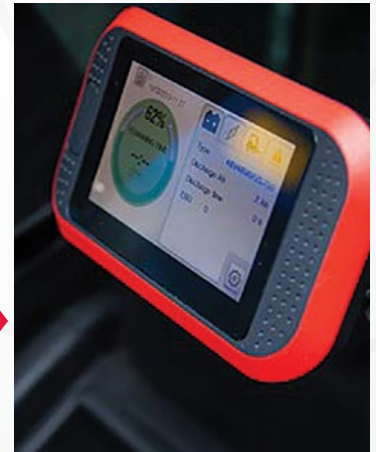

Truck iQ™ SMART BATTERY DASHBOARD

- Protect assets and productivity
- Reduce unplanned downtime
- Cut Total Cost of Operation (TCO)
- Optimize battery fleet operations

The Truck iQ™ smart battery dashboard features a lift truck-mounted display module that gives drivers a live view of key battery operating conditions. Truck iQ reads data via Bluetooth from the Wi-iQ® battery monitoring device on the battery to display a range of alerts, alarms and more to help optimize battery operation.

By providing real-time battery information in an accessible, easy-to-read format, Truck iQ gives operators the tools to help their operation avoid the costly unplanned downtime caused by premature battery failures.

POWER MANAGEMENT IN THE DRIVER'S SEAT

By wirelessly communicating with the Wi-iQ® battery monitoring device, the Controller Area Network (CAN)-enabled Truck iQ™ plays a frontline role in the transformation of battery data into actionable intelligence. Along with our E Connect smart device app, EnerSys® chargers, and our Xinx™ battery operations management system, the Truck iQ smart battery dashboard supports higher reliability and longer battery life.

Only compatible with Wi-iQ3 or Wi-iQ4 device

BATTERY MONITORING DEVICE

MODULAR CHARGING TECHNOLOGY

SMART DEVICE APPLICATION

BATTERY OPERATIONS MANAGEMENT SYSTEM

BATTERY INTELLIGENCE ON DISPLAY

Truck iQ features a 4.3-inch (109.22 mm) touchscreen mounted on the vehicle dashboard for easy viewing and access. The display screen starts up automatically on vehicle power-up, and notifies the driver via alarms and alerts as necessary. Without having to stop the truck, drivers can review a range of essential battery operating data, including: